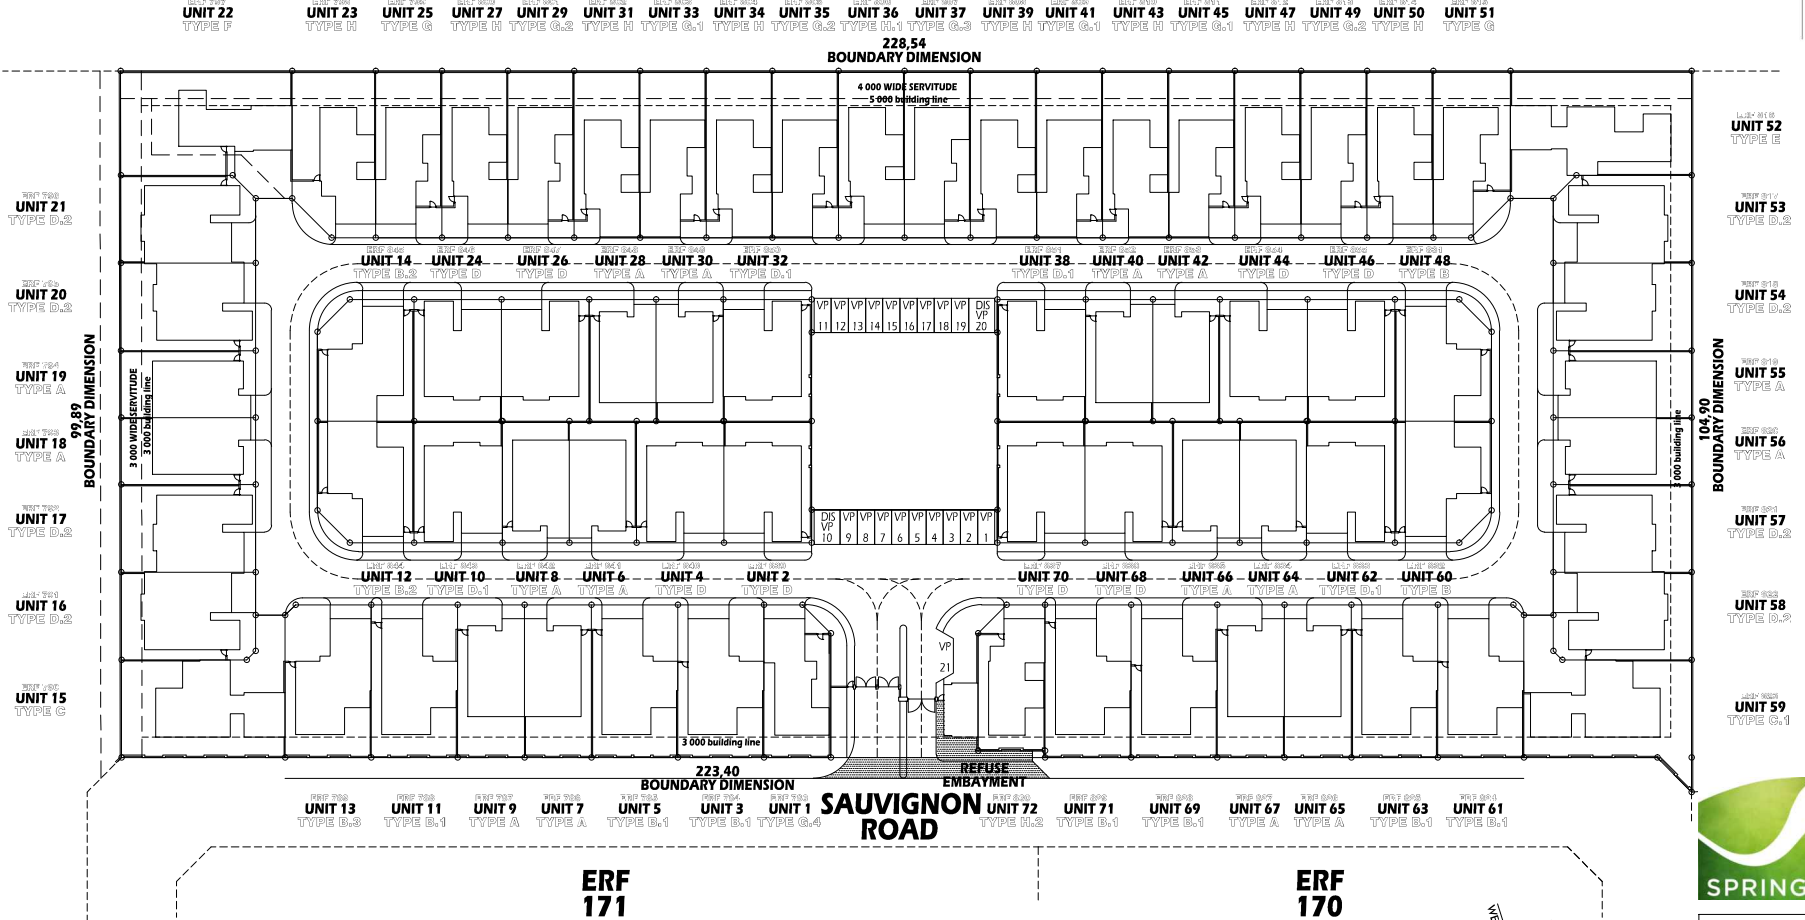

TYGERBERG VALLEY ROAD

SPRINGFIELD
BURGUNDY ESTATE
PARKING LAYOUT

SCALE **1:1000**
DATE 23 08 2016

INITIAL HERE